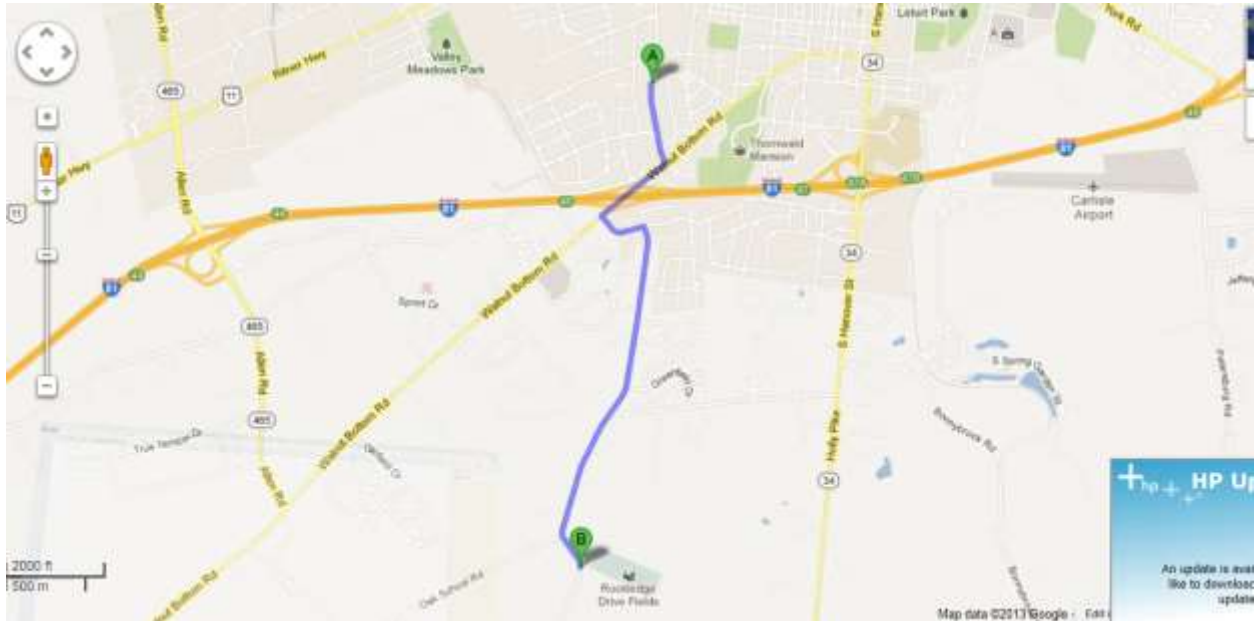

Families,

Directions:

HOME Games 1213 Rockledge Dr., Carlisle, PA 17013 HOME

<http://maps.google.com/maps?f=d&source=s_d&saddr=612+Belvedere+Street,+Carlisle,+PA&daddr=Rockledge+Dr&hl=en&geocode=FcJNZQld3Otl-ymzTTUwOx7JiTEPMh-e0btwgQ%3BFVPIZAlDVtll-w&aq=&sl=40.179988,-77.201872&sspn=0.035083,0.098019&vpsrc=6&mra=ls&ie=UTF8&ll=40.180906,-77.204704&spn=0.035083,0.098019&t=m&z=14>

Mechanicsburg, Friendship Park.

Location:	FRIENDSHIP FIELD	Street:	Fisher Rd
City:	Mechanicsburg	State/Zip:	PA/ 17055
County:	Cumberland	Field Type:	Sports Complex

Enter the Direction to this location (mandatory)

From I-83 North and South: Use Exit 20 for Camp Hill/Gettysburg. Follow Harrisburg Expressway West (PA-581) to the exit for US-15 South. Take US-15 South to PA-114. Take PA-114 West to light (Gettysburg Pike). Turn left, travel 0.6 mile to Fisher road. Turn right and go 0.5 mile to field on right. From Points South: Follow US-15 North to PA-114 and continue as above. From Points North: Follow US-11/US-15 South. Continue on US-15 South to PA-114 and proceed as above. From Points West: Follow Carlisle Pike towards Harrisburg. Follow Harrisburg Expressway (PA-581/US-11 North) to US-15 South exit. Take US-15 south to PA-114 and continue as above.

Summary: 15.1 miles (20 minutes)

Mile	Instruction	For	Toward