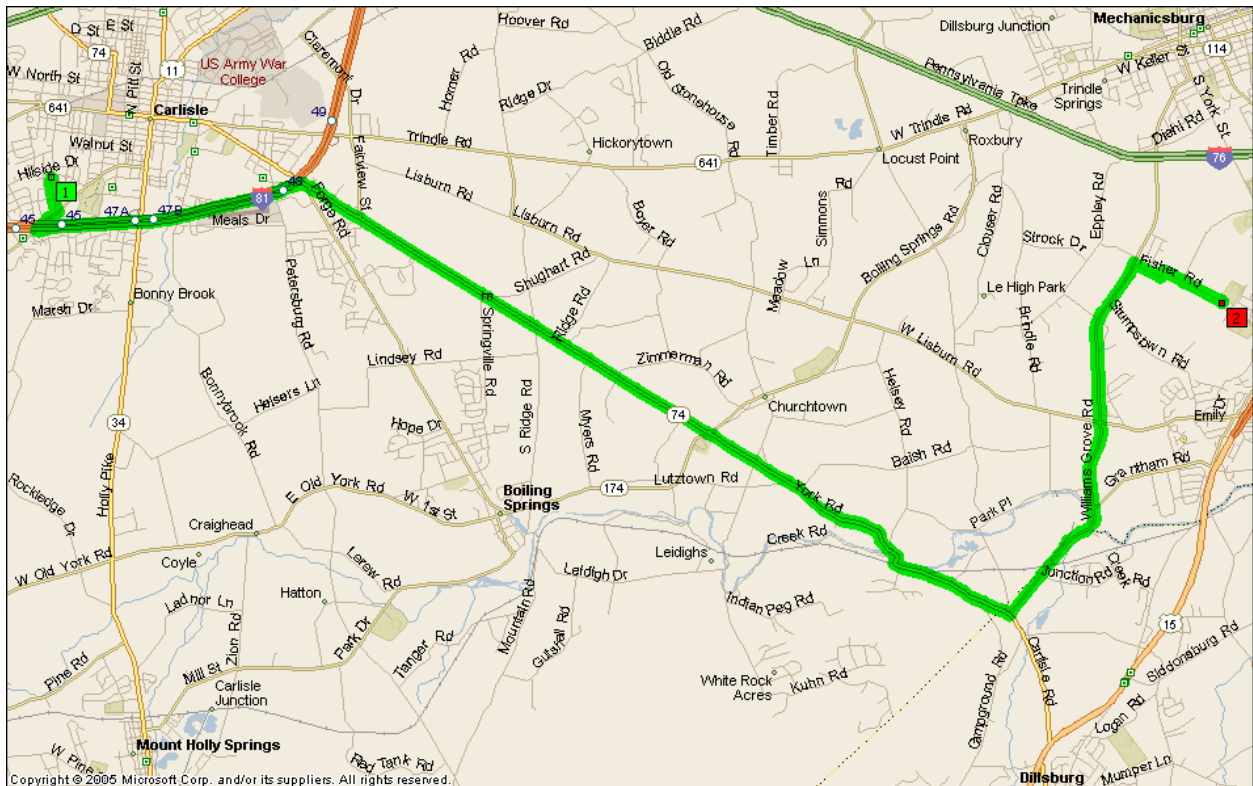

From I-83 North and South: Use Exit 20 for Camp Hill/Gettysburg. Follow Harrisburg Expressway West (PA-581) to the exit for US-15 South. Take US-15 South to PA-114. Take PA-114 West to light (Gettysburg Pike). Turn left, travel 0.6 mile to Fisher road. Turn right and go 0.5 mile to field on right. From Points South: Follow US-15 North to PA-114 and continue as above. From Points North: Follow US-11/US-15 South. Continue on US-15 South to PA-114 and proceed as above. From Points West: Follow Carlisle Pike towards Harrisburg. Follow Harrisburg Expressway (PA-581/US-11 North) to US-15 South exit. Take US-15 south to PA-114 and continue as above.

Summary: 15.1 miles (20 minutes)

Mile	Instruction	For	Toward
------	-------------	-----	--------

- 0.0**     **Depart 612 Belvedere St, Carlisle, PA 17013 on Belvedere St (South)**     **0.3 mi**
- 0.3     Turn RIGHT (South-West) onto Walnut Bottom Rd     0.2 mi
- 0.6     Take Ramp (LEFT) onto I-81     2.3 mi     I-81
- 2.8     At exit 48, turn RIGHT onto Ramp     0.2 mi     PA-74 / York St
- 3.0     Take Ramp (RIGHT) onto SR-74 [York Rd]     7.6 mi
- 10.6    Turn LEFT (North-East) onto Williams Grove Rd     3.6 mi
- 14.2    Turn RIGHT (East) onto Fisher Rd     0.9 mi
- 15.1**    **Arrive Fisher Rd**

**SUMMARY**

Driving distance: 15.1 miles  
 Trip duration: 20 minutes

**York Rudy Park**

John Rudy Park in 400 Mundis Race Rd, York, PA, 17406

From Rt. 30, follow Sherman St. north 3 miles to Mundis Race Rd; turn left, park is .6 mile on right.

Or

We are at 500 Mundis Race Rd. York, PA Here are the directions: take 83 south, take PA-238, exit 24, toward Emigsville

turn left onto PA 238/Chuch Rd.

turn right onto N George St/ PA -181

turn left onto Emig Rd.